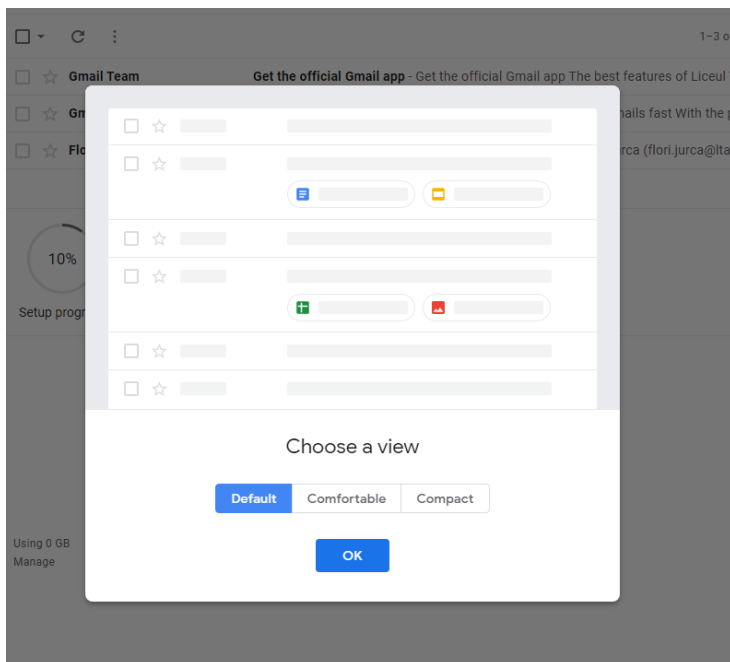

Veți avea apoi fereastra de email UNDE **VEȚI PRIMI EMAILURI de la fiecare din profesorii voștri la materia pe care o predau la voi la clasă**

Deschideți acele emailuri (de la profesori) primite (sunt cu negru îngroșate-până veți da click pe ele) și veți vedea profesorul și lecția la care vă invită să participați: