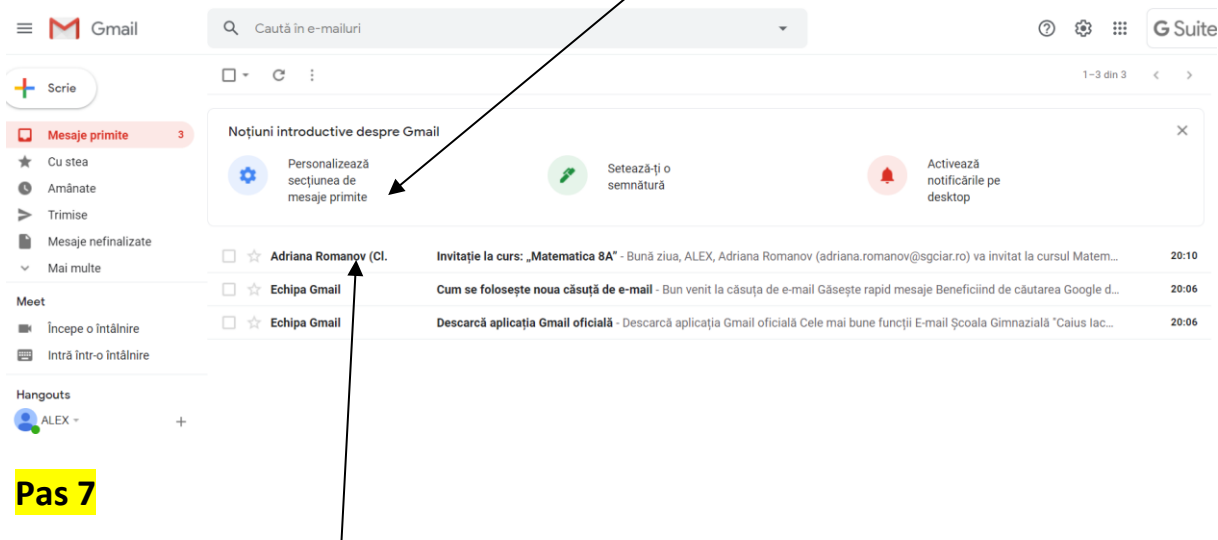

Veți avea apoi fereastra de email UNDE **VEȚI PRIMI EMAILURI de la fiecare din profesorii voștri la materia pe care o predau la voi la clasă**